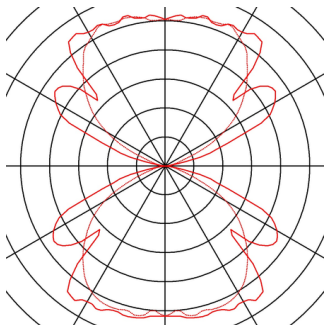

## BOX

outdoor wall light, QT-DE12, IP44, square, up/down, anthracite, max. 80W

Single-headed wall light BOX consisting of aluminium and glass that covers the two light outlets opposite to one another (UP/DOWN). It is protection class IP44 and suitable for outdoor use. The electrical connection of the luminaire, which comes in various colours, is made directly to the 230V mains supply.

## TECHNICAL DATA

Item no.:	232485
Socket	R7s 78mm
Lamp	QT-DE12
Number of sockets	1
Lamps included	0
Number of different light outlets	2
Primary nominal voltage	220-240V ~50/60Hz mA/V
Width	22.0 cm
Height	9.0 cm
Depth	12.0 cm
Net weight	1.298 kg
Gross weight	1.423 kg
IP Code	IP 44
Safety class	I
Assembly	Surface
Assembly details	Wall
Wattage	80.0 W
Color	anthracite
BIG WHITE Page	662