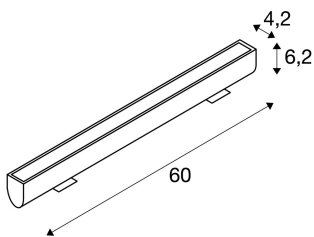

## GALEN

outdoor wall light, LED, 3000K, IP55, silver-grey, profile, L/W/H 60/11.3/6.2 cm, 18W

The silver-grey GALEN profile is fitted with powerful, high-voltage LEDs. Thanks to the pre-fitted installation bracket, it can be installed directly on the wall, ceiling and floor. With IP65 protection class, the tiltable aluminium profile is also suitable for outdoor use. The electrical connection of the warm-white profile is done using the built-in connection lead to a 350mA constant current transformer.

## TECHNICAL DATA

Item no.:	231954
Lamps included	0
Primary nominal voltage	220-240V ~50/60Hz mA/V
Vertical tilting range	180 °
Width	60.0 cm
Height	6.2 cm
Depth	11.3 cm
Net weight	1.403 kg
Gross weight	1.59 kg
IP Code	IP 55
Safety class	I
Assembly	Surface
Assembly details	Ceiling, Ground, Wall
Wattage	18.0 W
Lumen	850 lm
Colour temperature	3000 Kelvin
Beam angle	120 °
Color	grey
CRI	>80
Binning	6
LXXBXX data	70/50
Service life	50000 h