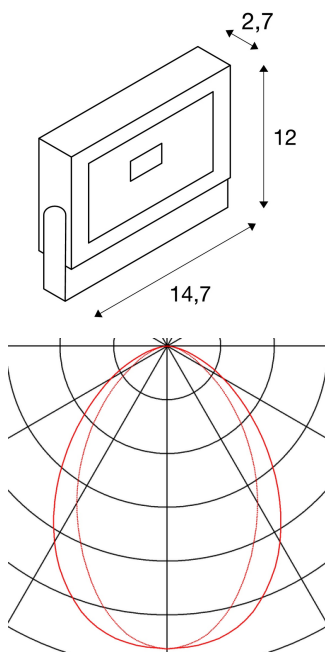

## SPOODI 15

outdoor spot, LED, 3000K, IP55, square, black, max. 8.3W

Powerful LED spot SPOODI 15 for illuminating areas and spaces. With a tiltable installation bracket and protection class IP55, the spot is suitable for outdoor installation on the wall or on the floor. By means of the incorporated driver and connection lead with mains plug, the spot supplied ready for direct connection to 230V mains supply.

## TECHNICAL DATA

Item no.:	232800
Lamps included	0
Primary nominal voltage	230V ~50Hz mA/V
Vertical tilting range	180 °
Length	14.7 cm
Width	2.7 cm
Height	12.0 cm
Net weight	0.805 kg
Gross weight	0.918 kg
IP Code	IP 55
Safety class	I
Impact resistance class	IK04
Impact resistance	0,5 Joule
Assembly	Surface
Assembly details	Ceiling, Ground, Wall
Wattage	10.0 W
Lumen	760 lm
Colour temperature	3000 Kelvin
Beam angle	90 °
Color	black
CRI	>80
Binning	6

## Accessories

234340	Wall bracket , for Outdoor Beam and MILOX floodlight, black, 50cm
234350	WALL BRACKET , for SPOODI 15/20/31, black, 80 cm
900011	PLASTIC EARTH SPIKE , black, length 17.5cm

LXXBXX data	70/50
Service life	30000 h
BIG WHITE Page	600