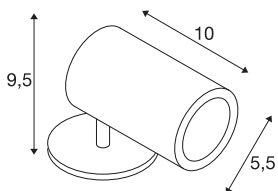

HELIA

outdoor spot, LED, 3000K, 35°, anthracite, IP55

The HELIA LED pathway luminaire is equipped with an 8W high-voltage LED and emits a warm-white light colour. The luminaire is made of aluminium and is connected using the 3m supply cable with open cable ends directly to the 230V mains supply. Thanks to its IP55 protection class, the luminaire is suitable for outdoor use. This dimmable luminaire contains built-in LED lamps.

TECHNICAL DATA

Item no.:	1000735
Primary nominal voltage	220-240V ~50/60Hz mA/V
Vertical tilting range	90 °
Horizontal rotation range	330 °
Length	10.0 cm
Height	9.5 cm
Diameter	5.5 cm
Net weight	0.667 kg
Gross weight	0.796 kg
IP Code	IP 55
Safety class	I
Impact resistance class	IK04
Impact resistance	0,5 Joule
Assembly	Surface
Assembly details	Ceiling,Ground,Wall
Dimming technology	Leading edge
Wattage	8 W
Lumen	480 lm
Colour temperature	3000 Kelvin
Beam angle	35 °
Color	anthracite
CRI	>80

Accessories

1000736	EARTH SPIKE for HELIA LED SPOT , stainless steel
---------	--

Binning	6
LXXBXX data	70/50
Service life	30000 h
BIG WHITE Page	631

Notes
