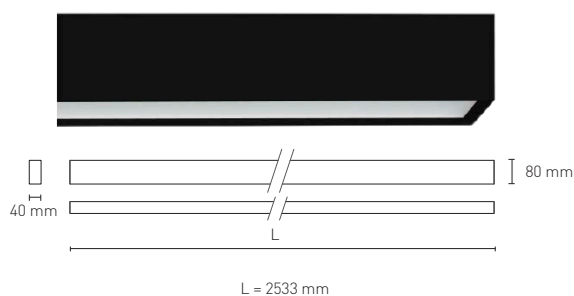

NEXIA

INFINITY_TRIMLESS

Aluminum extruded trimless LED luminaire is equipped with opal cover.

16109 -		Colour	CRI / Temp.	Led	Dimming	Class
0	White	C	830	L	Low Output: 7470 lm / 56W	D
1	Black	N	840	H	High Output: 13725 lm / 103W	
2	Grey					

5170 g	IP 1 20	CRI=80	50.000 h	230 V	DRIVER	LED	SMD	110°	Opal diffuser
--------	---------	--------	----------	-------	--------	-----	-----	------	---------------

DESCRIPTION

Aluminum extruded trimless LED luminaire is equipped with opal cover and is available in following options: recessed, suspended and surface-mounted. For DOWN version no accessories are required.

17944 - BASE INFINITY 2500 mm 5 wires

Colour

0	White
1	Black
2	Grey

35 mm

40 mm

80 mm

ACCESSORIES INFINITY TRIMLESS

RECESSED