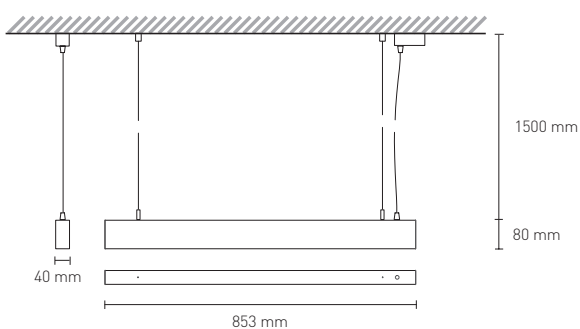

5170 g	IP 1 20	CRI=80	50.000 h	230 V	DRIVER	LED	SMD	110°	Opal diffuser
--------	---------	--------	----------	-------	--------	-----	-----	------	---------------

DESCRIPTION

Aluminum extruded trimless LED luminaire is equipped with opal cover and is available in following options: recessed, suspended and surface-mounted. For DOWN version no accessories are required.

SUSPENSION

TRIMLESS-AIR

17935 - INFINITY SUSPENSION WIRE 1500 mm (2 ud.)

17936 - INFINITY SUSPENSION WIRE 2500 mm (2 ud.)

17941 - BASE INFINITY 1500 mm 3 wires

17942 - BASE INFINITY 1500 mm 5 wires

17943 - BASE INFINITY 2500 mm 3 wires

17944 - BASE INFINITY 2500 mm 5 wires

Colour

0	White
1	Black
2	Grey

35 mm

40 mm

80 mm

ACCESSORIES INFINITY TRIMLESS

RECESSED