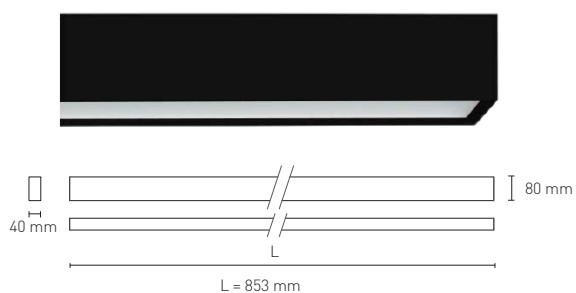

## INFINITY TRIMLESS

Aluminum extruded trimless LED luminaire is equipped with opal cover.

16103 -		Colour	CRI / Temp.	Led	Dimming	Class		
0	White	C	830	L	Low Output: 2490 lm / 18,5 W	D	Dali	I
1	Black	N	840	H	High Output: 4575 lm / 34 W			
2	Grey							