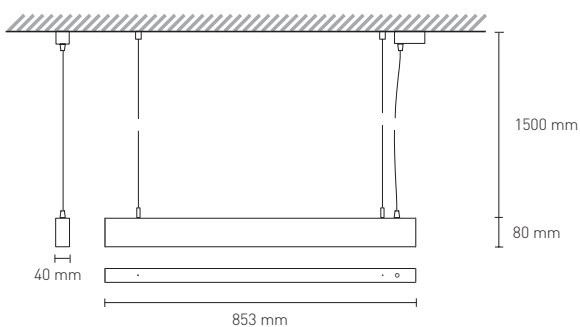

NEXIA

ACCESSORIES INFINITY TRIMLESS

SUSPENSION

TRIMLESS-AIR