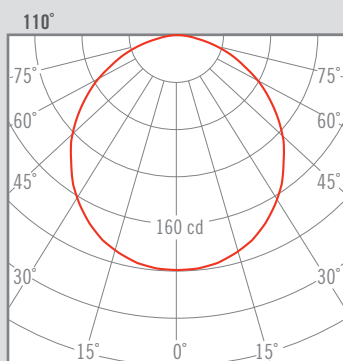

cd / Kl/m
— c0 - 180 — c90 - 270
η = 55%

QUALITY CERTIFICATES :