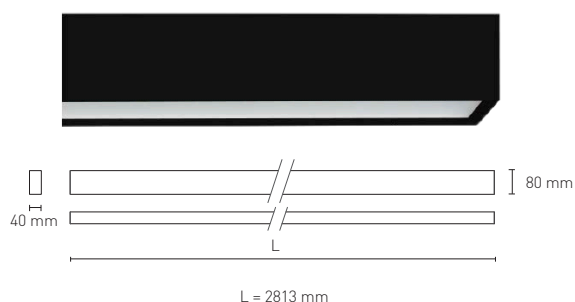

## INFINITY TRIMLESS

Aluminum extruded trimless LED luminaire is equipped with opal cover.

16110 -		Colour	CRI / Temp.	Led	Dimming	Class		
0	White	C	830	L	Low Output: 8300 lm / 62 W	D	Dali	I
1	Black	N	840	H	High Output: 15250 lm / 115W			
2	Grey							