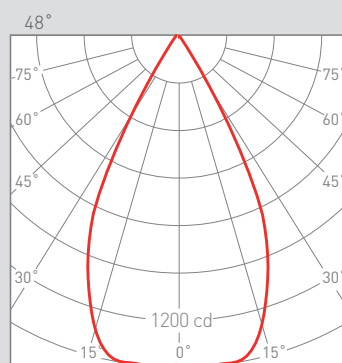

For version DOWN no accessories are required. UGR<19.

Posibilidades de instalación:

AIR / DOWN - See accessories on page 2.

cd / Klm
 - c0 - 180 - c90 - 270
 n = 85%

cd / Klm
 - c0 - 180 - c90 - 270
 n = 89%

cd / Klm
 - c0 - 180 - c90 - 270
 n = 88%

QUALITY CERTIFICATES:

NEXIA

TRIMLESS-AIR

AIR VERSION ACCESSORIES

17935 - INFINITY SUSPENDED 1500 mm (2 units)

17936 - INFINITY SUSPENDED 2500 mm (2 units)

17941 - 1500 mm INFINITY BASE 3 WIRES

17942 - 1500 mm INFINITY BASE 5 WIRES

17943 - 2500 mm INFINITY BASE 3 WIRES

17944 - 2500 mm INFINITY BASE 5 WIRES

Colour

- 0 White
- 1 Black
- 2 Grey