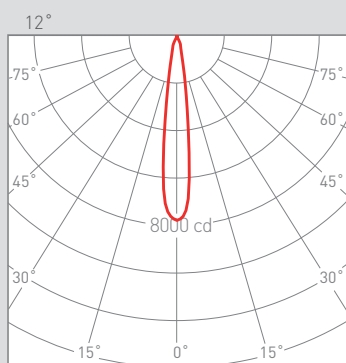

cd / Klm
- c0 - 180 - c90 - 270
n = 85%