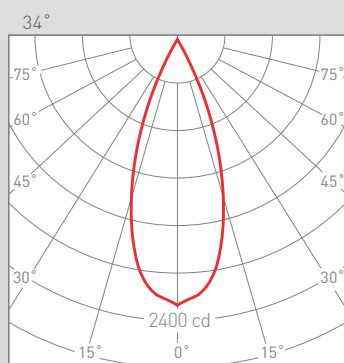

cd / Klm
- c0 - 180 - c90 - 270
n = 89%