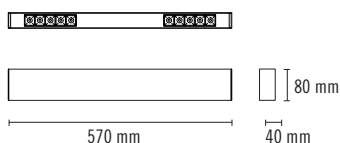

DESCRIPTION

INFINITY creates completely customized space through continuous lines of lighting. It has been developed for those projects that use three dimensions of space. INFINITY is remarkable as a lighting system that does not limit creativity of a lighting designer.

For version DOWN no accessories are required. UGR<19.

Posibilidades de instalación:

AIR / DOWN - See accessories on page 2.