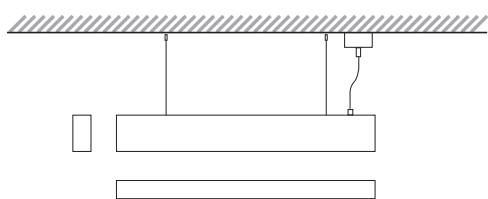

cd / Klm
 - c0 - 180 - c90 - 270
 n = 88%

QUALITY CERTIFICATES:

NEXIA

TRIMLESS-AIR

AIR VERSION ACCESSORIES

17935 - INFINITY SUSPENDED 1500 mm (2 units)

17936 - INFINITY SUSPENDED 2500 mm (2 units)

17941 - 1500 mm INFINITY BASE 3 WIRES

17942 - 1500 mm INFINITY BASE 5 WIRES

17943 - 2500 mm INFINITY BASE 3 WIRES

17944 - 2500 mm INFINITY BASE 5 WIRES

Colour

- 0 White
- 1 Black
- 2 Grey