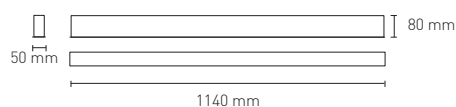

NEXIA

INFINITY_FRAME RECESSED

LED luminaire in aluminum extrusion with frame to recessed, equipped with opal diffuser.

16204 -					
	Colour	CRI / Temp.	Led	Dimming	Class
0	White	C 830	L Low Output: 3320 lm / 25 W	D Dali	I
1	Black	N 840	H High Output: 6100 lm / 45,5 W		
2	Grey				

			IP		CRI=80	50.000 h	230 V		DRIVER	LED		SMD		110°	Opal diffuser
2430 g	1134x43 mm	1	20												

DESCRIPTION

Aluminum extruded led luminaire with frame and opal cover to be recessed.

UGR<18.5 only in version Low Output.