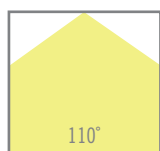

QUALITY CERTIFICATES:

Zhaga

CE
ROHS

eco
rae