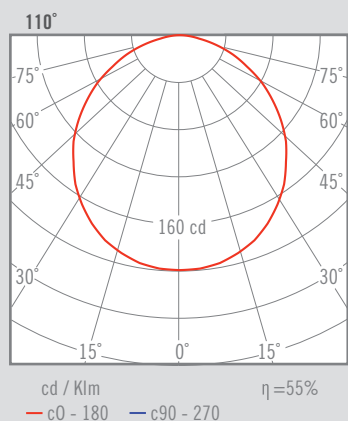

QUALITY CERTIFICATES:

Zhaga

CE
ROHS

eco
rae