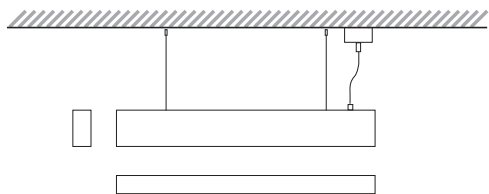

cd / Klm
 - c0 - 180 - c90 - 270
 n = 88%

QUALITY CERTIFICATES:

NEXIA

TRIMLESS-AIR

AIR VERSION ACCESSORIES

17935 - INFINITY SUSPENDED 1500 mm (2 units)

17936 - INFINITY SUSPENDED 2500 mm (2 units)

17941 - 1500 mm INFINITY BASE 3 WIRES

17942 - 1500 mm INFINITY BASE 5 WIRES

17943 - 2500 mm INFINITY BASE 3 WIRES

17944 - 2500 mm INFINITY BASE 5 WIRES

Colour

- 0 White
- 1 Black
- 2 Grey