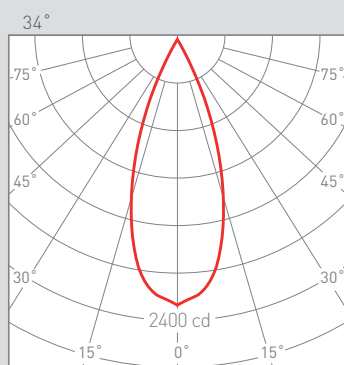

cd / Klm
- c0 - 180 - c90 - 270
n = 89%