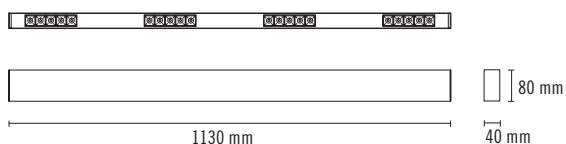

NEXIA

INFINITY TRIMLESS DOT

LED luminaire in aluminum extrusion frameless to suspend or attach to ceiling.

16604						
Colour	CRI / Temp.	Angle	Led	Dimming	Class	
0 White	C 930	1 12°	3 2480lm/20W	D Dali	I	
1 Black	N 940	3 34°	5 4200lm/40W			
2 Grey		4 48°				

707 g	1	IP 20	CRI=90	50.000 h	230V	DRIVER	LED
-------	---	-------	--------	----------	------	--------	-----

DESCRIPTION

INFINITY creates completely customized space through continuous lines of lighting. It has been developed for those projects that use three dimensions of space. INFINITY is remarkable as a lighting system that does not limit creativity of a lighting designer.