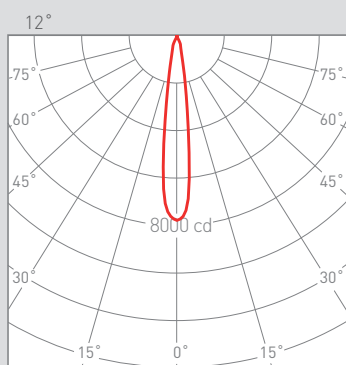

cd / Klm
- c0 - 180 - c90 - 270
n = 85%