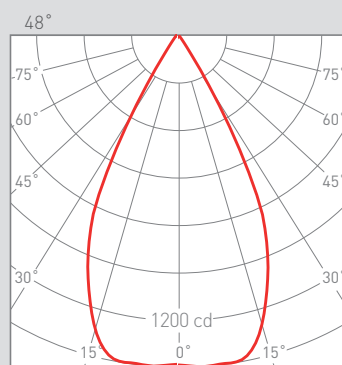

For version DOWN no accessories are required. UGR<19.

Posibilidades de instalación:

AIR / DOWN - See accesories on page 2.

cd / Klm
 - c0 - 180 - c90 - 270
 n = 85%

cd / Klm
 - c0 - 180 - c90 - 270
 n = 89%

cd / Klm
 - c0 - 180 - c90 - 270
 n = 88%

QUALITY CERTIFICATES:

NEXIA

TRIMLESS-AIR

AIR VERSION ACCESSORIES

17935 - INFINITY SUSPENDED 1500 mm (2 units)

17936 - INFINITY SUSPENDED 2500 mm (2 units)

17941 - 1500 mm INFINITY BASE 3 WIRES

17942 - 1500 mm INFINITY BASE 5 WIRES

17943 - 2500 mm INFINITY BASE 3 WIRES

17944 - 2500 mm INFINITY BASE 5 WIRES

Colour

- 0 White
- 1 Black
- 2 Grey