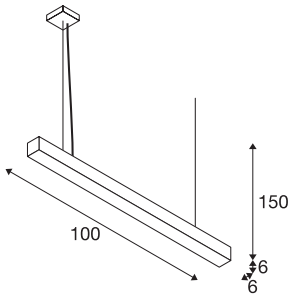

## Q-LINE PD

LED indoor pendant, 1m, BAP, white, 4000K

The Q-LINE ceiling light is optionally available with a white, black, or silver-grey luminaire housing. It is also available with a pure white or warm white LED, and different dimensions. Its high luminance and UGR value of less than 10 make the Q-Line luminaire suitable for workstations. Thanks to the TRIAC dimmable LED driver, the luminaire can be directly connected to the 230 Volt mains voltage supply.

## TECHNICAL DATA

Item no.:	1000932
Lamps included	0
Number of different light outlets	1
Primary nominal voltage	220-240V ~50/60Hz mA/V
Secondary power / secondary voltage	900 mA/V
Length	100.0 cm
Pendant length	150.0 cm
Width	6.0 cm
Height	6.0 cm
Net weight	2.52 kg
Gross weight	3.043 kg
IP Code	IP 20
Safety class	I
Assembly	Surface
Assembly details	Ceiling
Dimming technology	Leading edge
Wattage	45 W
Lumen	2300 lm
Colour temperature	4000 Kelvin
Beam angle	30 °
Color	white
CRI	>90