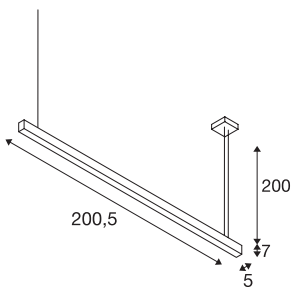

GLENOS

professional pendant, LED, 3000K, black, 2 m, 85W

The GLENOS pendant with a high-performance LED strip gives you a powerful, top-class LED lighting. The pendants are available in several lengths and colour variants and are fitted with a 2.50 m connection lead, which can be shortened individually. The GLENOS pendant is ready to connect to the 230 V mains supply thanks to the dimmable LED driver.

TECHNICAL DATA

Item no.:	1001406
Lamps included	0
Number of different light outlets	1
Primary nominal voltage	220-240V ~50/60Hz mA/V
Secondary power / secondary voltage	1000 mA/V
Length	205.0 cm
Pendant length	200.0 cm
Width	5.0 cm
Height	7.0 cm
Net weight	4.442 kg
Gross weight	5.319 kg
IP Code	IP 20
Safety class	I
Assembly	Surface
Assembly details	Ceiling
Dimming technology	1-10V
Wattage	85 W
Lumen	5700 lm
Colour temperature	3000 Kelvin
Color	black
CRI	>80
UGR ≤	28