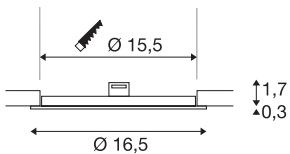

## SENSER 18

Indoor LED recessed ceiling light round white 3000K

The SENSER recessed fitting made from aluminium is available in white and silver-grey, and with a round or square shade. The rigid Premium LED insert produces homogeneous base illumination over a wide area thanks to its extensive beam angle. If you are looking for a recessed ceiling light with a shallow installation depth, SENSER is just the job.

### TECHNICAL DATA

Item no.:	1003009
Secondary power / secondary voltage	350 mA/V
Height	2.0 cm
Diameter	16.5 cm
Installation diameter	15.5 cm
Installation depth	3.0 cm
Net weight	0.198 kg
Gross weight	0.25 kg
IP Code	IP 20
Safety class	III
Impact resistance class	IK02
Impact resistance	0,20000000000000001 Joule
Assembly	Recessed
Assembly details	Ceiling
Wattage	9.7 W
Lumen	950 lm
Colour temperature	3000 Kelvin
Color	white
CRI	>80
Binning	6
LXXBXX data	70/50
Service life	48000 h