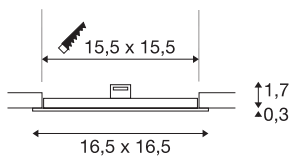

SENSE 18

Indoor LED recessed ceiling light square white 3000K

The SENSE recessed fitting made from aluminium is available in white and silver-grey, and with a round or square shade. The rigid Premium LED insert produces homogeneous base illumination over a wide area thanks to its extensive beam angle. If you are looking for a recessed ceiling light with a shallow installation depth, SENSE is just the job.

TECHNICAL DATA

Item no.:	1003012
Secondary power / secondary voltage	350 mA/V
Length	16.5 cm
Width	16.5 cm
Height	2.0 cm
Installation length	15.5 cm
Installation width	15.5 cm
Installation depth	3.0 cm
Net weight	0.229 kg
Gross weight	0.312 kg
IP Code	IP 20
Safety class	III
Impact resistance class	IK02
Impact resistance	0,20000000000000001 Joule
Assembly	Recessed
Assembly details	Ceiling
Wattage	9.7 W
Lumen	820 lm
Colour temperature	3000 Kelvin
Color	white
CRI	>80
Binning	6