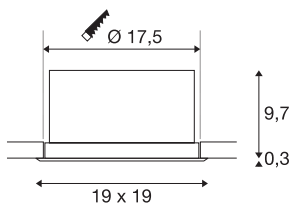

VERLUX

recessed fitting, LED, 3000K, matt white, L/B/T
19/19/10 cm, 28W

The light, square recessed VERLUX fitting with a round cut-out is available in various wattages and sizes. The square recessed ceiling light is made of aluminium and comes in a white colour. The rigid Premium LED insert produces homogeneous base lighting thanks to its wide beam angle of 80°. The luminaire comes with a dimmable constant current driver and is ready for connection to the 230 V mains supply.

TECHNICAL DATA

Item no.:	112702
Lamps included	0
Number of different light outlets	1
Primary nominal voltage	220-240V ~50/60Hz mA/V
Secondary power / secondary voltage	700 mA/V
Length	19.0 cm
Width	19.0 cm
Depth	10.0 cm
Installation diameter	17.5 cm
Installation depth	10.0 cm
Net weight	0.619 kg
Gross weight	0.805 kg
IP Code	IP 20
Safety class	II
Impact resistance class	IK02
Impact resistance	0,200000000000000001 Joule
Assembly	Recessed
Assembly details	Ceiling
Dimming technology	Leading edge
Wattage	31 W
Lumen	2360 lm
Colour temperature	3000 Kelvin

Beam angle	80 °
Color	white
CRI	>80
Binning	6
LXXBXX data	70/50
Service life	35000 h
BIG WHITE Page	451

Notes
