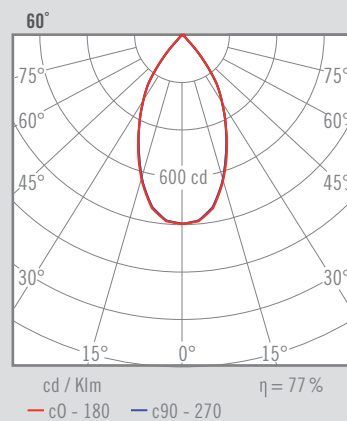

QUALITY CERTIFICATES :