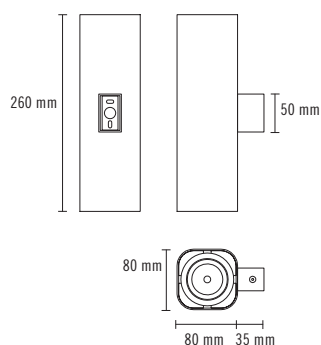

NEXIA PLATINUM_WALL

PLATINUM_WALL DOWN
LED luminaire in aluminum attached to wall with Down effect.

08352 -		UP & DOWN					
Colour	CRI / Temp.	Angle	Led	Dimming	Class		
0 White	H 927	4 40°/40°	0 2 x 760 lm / 7 W	R Edge Cut	I		
1 Black	E 930	6 60°/60°	1 2 x 1030 lm / 9 W				
2 Grey	F 940	C 40°/60°					
A Copper							
D Gold							
G Grafite							

900 g	1	IP 20	CRI=90	3-SDCM	50.000h	230V	DRIVER	LED	20°
-------	---	-------	--------	--------	---------	------	--------	-----	-----

DESCRIPCIÓN

-Surface lighting made in aluminum with the latest technology led, for wall. Driver enclosed.

INSTALACIÓN

-Easy installation to wall with a plaque with screws (screws not supplied).

ACCESORIOS

15031 -	PANEL DE ABEJA 6 / 9 W
15032 -	PANEL DE ABEJA 13 W

ELECTROLYTIC · ELECTROLÍTICO ■ A Cooper · Cobre ■ D Gold · Oro ■ G Graphite · Grafito