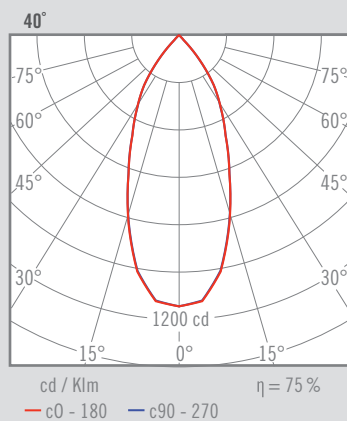

QUALITY CERTIFICATES :