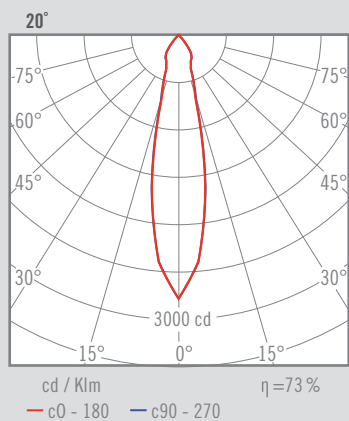

QUALITY CERTIFICATES :