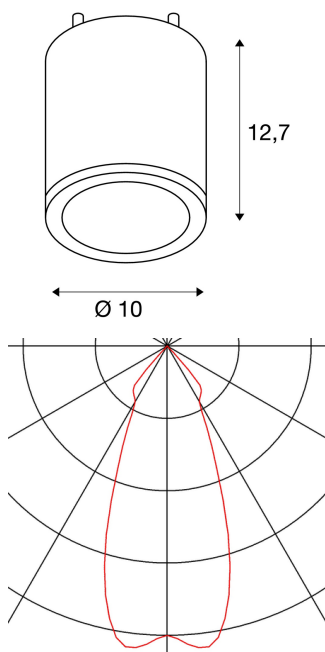

ENOLA_C

outdoor ceiling light, LED, 3000K, IP55, round, anthracite, 35°

The puristic ENOLA_C ceiling light consists of a cylindrical aluminium structure, which is fitted with a warm-white, high-performance COB LED. By the incorporated LED driver, the electrical connection of the luminaire available in white and anthracite is made directly to 230V mains supply.

TECHNICAL DATA

Item no.:	228505
Lamps included	0
Primary nominal voltage	100-240V ~50/60Hz mA/V
Secondary power / secondary voltage	500 mA/V
Length	12.7 cm
Diameter	10.0 cm
Net weight	0.721 kg
Gross weight	0.846 kg
IP Code	IP 55
Safety class	I
Impact resistance class	IK05
Impact resistance	0,6999999999999996 Joule
Assembly	Surface
Assembly details	Ceiling
Wattage	12.0 W
Lumen	900 lm
Colour temperature	3000 Kelvin
Beam angle	35 °
Color	anthracite
CRI	>80
LXXBXX data	70/50
Service life	40000 h

BIG WHITE Page	675
----------------	-----

Notes
