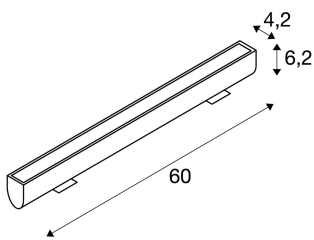

GALEN

outdoor wall light, LED, 3000K, IP55, anthracite, profile, L/W/H 60/11.3/6.2 cm, 18W

The silver-grey GALEN profile is fitted with powerful, high-voltage LEDs. Thanks to the pre-fitted installation bracket, it can be installed directly on the wall, ceiling and floor. With IP65 protection class, the tiltable aluminium profile is also suitable for outdoor use. The electrical connection of the warm-white profile takes place using the built-in connection lead directly to a 230V mains supply. This luminaire contains built-in LED lamps.

TECHNICAL DATA

| | |
|-------------------------|------------------------|
| Item no.: | 231955 |
| Lamps included | 0 |
| Primary nominal voltage | 220-240V ~50/60Hz mA/V |
| Vertical tilting range | 180 ° |
| Width | 60.0 cm |
| Height | 6.2 cm |
| Depth | 11.3 cm |
| Net weight | 1.404 kg |
| Gross weight | 1.58 kg |
| IP Code | IP 55 |
| Safety class | I |
| Assembly | Surface |
| Assembly details | Ceiling, Ground, Wall |
| Wattage | 18.0 W |
| Lumen | 850 lm |
| Colour temperature | 3000 Kelvin |
| Beam angle | 120 ° |
| Color | anthracite |
| CRI | >80 |
| Binning | 6 |
| LXXBXX data | 70/50 |
| Service life | 50000 h |