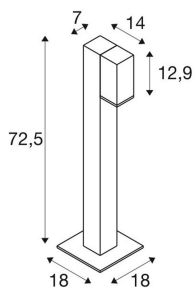

## THEO PATHLIGHT

single, QPAR51 Outdoor floor, stand, anthracite

The THEO floor stand is made from aluminium and is equipped with a glass lamp cover. Thanks to the position of the one or two light outlets, the luminaire can be aligned in the best possible way. The luminaire is connected to the 230V mains power supply.

## TECHNICAL DATA

Item no.:	1002870
Socket	GU10
Number of sockets	1
Lamps included	0
Primary nominal voltage	220-240V ~50/60Hz mA/V
Width	14.0 cm
Height	72.5 cm
Net weight	2.779 kg
Gross weight	3.428 kg
IP Code	IP 44
Safety class	I
Impact resistance class	IK02
Impact resistance	0,20000000000000001 Joule
Assembly	Surface
Assembly details	Ground
Wattage	7.0 W
Color	anthracite
BIG WHITE Page	578