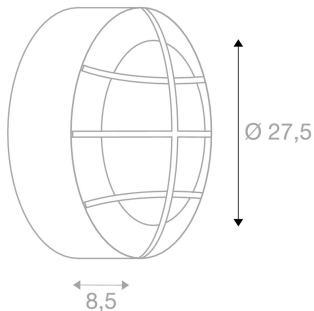

BULAN GRID

outdoor wall and ceiling light, TC-TSE, IP44, round, silver-grey, max. 50W

Round and aluminium-made wall and ceiling light BULAN GRID, which is rated IP44 and thereby suitable for outdoor use. The opalescent and PC-made illumination surface of the double-headed luminaire is protected by an even-coloured grid. The electrical connection of the luminaire, which comes in various colours, is made directly to the 230V mains supply.

TECHNICAL DATA

Item no.:	229084
Socket	E27
Number of sockets	2
Lamps included	0
Primary nominal voltage	230V ~50Hz mA/V
Height	8.5 cm
Diameter	27.5 cm
Net weight	1.398 kg
Gross weight	1.68 kg
IP Code	IP 44
Safety class	I
Assembly	Surface
Assembly details	Ceiling, Wall
Wattage	25.0 W
Color	grey
BIG WHITE Page	682