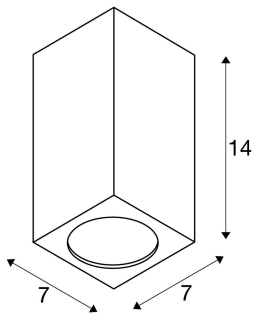

THEO

outdoor ceiling light, QPAR51, IP21, square, white, max. 35W

The ceiling light of the THEO series is made from aluminium and glass, which covers the lamp. It is suitable for use outdoors thanks to its IP23 protection class. The electrical connection of the luminaire, which comes in various colours, is directly to the 230V mains supply. The THEO series also contains wall lights and can therefore be used universally.

TECHNICAL DATA

Item no.:	229581
Socket	GU10
Lamp	QPAR51
Number of sockets	1
Lamps included	0
Primary nominal voltage	230V ~50Hz mA/V
Width	7.0 cm
Height	14.0 cm
Depth	7.0 cm
Net weight	0.516 kg
Gross weight	0.61 kg
IP Code	IP 21
Safety class	I
Assembly	Surface
Assembly details	Ceiling
Wattage	35.0 W
Color	white
BIG WHITE Page	678