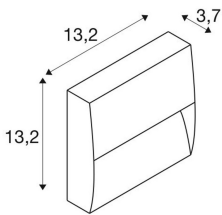

DOWNUNDER OUT

square WL Outdoor LED recessed wall light, anthracite, 3000K

A wall-mounted light such as the DOWNUNDER OUT is protected against water jets from all directions and also against dust deposits. Protection category IP55 guarantees problem-free use outdoors. For around 40 years, the brand SLV has stood for versatile lighting solutions with impressive quality, creative designs, and reasonable prices.

TECHNICAL DATA

Item no.:	1002869
Primary nominal voltage	100-277V ~50/60Hz mA/V
Secondary power / secondary voltage	500 mA/V
Width	13.2 cm
Height	13.2 cm
Depth	3.7 cm
Net weight	0.461 kg
Gross weight	0.551 kg
IP Code	IP 65
Safety class	I
Assembly	Surface
Assembly details	Wall
Wattage	4.5 W
Lumen	150 lm
Color	anthracite
CRI	>80
Binning	3
LXXBXX data	70/50
Service life	30000 h
Minimum ambient temperature	-20 °C
Maximum ambient temperature	40 °C
BIG WHITE Page	632