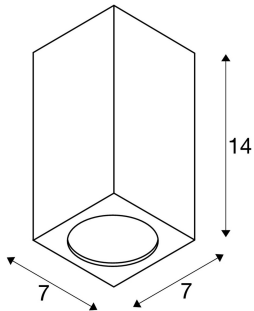

## THEO

outdoor ceiling light, QPAR51, IP21, square, silver-grey, max. 35W

The ceiling light of the THEO series is made from aluminium and glass, which covers the lamp. It is suitable for use outdoors thanks to its IP23 protection class. The electrical connection of the luminaire, which comes in various colours, is directly to the 230V mains supply. The THEO series also contains wall lights and can therefore be used universally.

## TECHNICAL DATA

Item no.:	229584
Socket	GU10
Lamp	QPAR51
Number of sockets	1
Lamps included	0
Primary nominal voltage	230V ~50Hz mA/V
Width	7.0 cm
Height	14.0 cm
Depth	7.0 cm
Net weight	0.511 kg
Gross weight	0.605 kg
IP Code	IP 21
Safety class	I
Assembly	Surface
Assembly details	Ceiling
Wattage	35.0 W
Color	grey
BIG WHITE Page	678