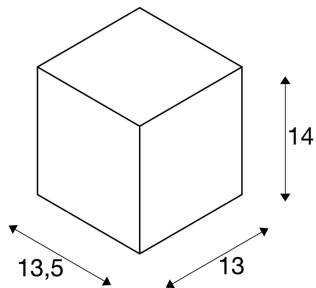

## BIG THEO WALL

outdoor wall light, Flood down, LED, 3000K, white, W/H/D 13/14/13.5 cm

The BIG THEO WALL LED is made of aluminium and glass. Thanks to the position of the built-in sockets, the installed luminaire produces a wide radiating cone of light. It is suitable for use outdoors thanks to its IP44 protection class. Thanks to the built-in LED driver, the electrical connection of the luminaire, which comes in several colour versions, is made directly to the 230V mains supply. In addition, the BIG THEO series includes wall and ceiling lights and is therefore universally deployable. This luminaire includes built-in LED lamps.

## TECHNICAL DATA

Item no.:	234521
Lamps included	0
Number of different light outlets	1
Primary nominal voltage	100-277V ~50/60Hz mA/V
Secondary power / secondary voltage	500 mA/V
Width	13.0 cm
Height	14.0 cm
Depth	13.5 cm
Net weight	1.3 kg
Gross weight	1.437 kg
IP Code	IP 44
Safety class	I
Impact resistance class	IK02
Impact resistance	0,200000000000000001 Joule
Assembly	Surface
Assembly details	Wall
Wattage	21.0 W
Lumen	2000 lm
Colour temperature	3000 Kelvin
Beam angle	24 °
Color	white
CRI	>80