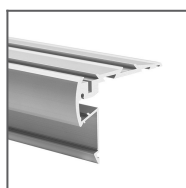

STEPUS Profile
Ref: 18038