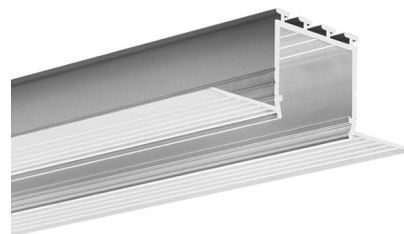

PRODUCT DESCRIPTION

- Designed to reach an IP65 waterproof rating
- Can create a line of light
- After mounting aluminum flanges are concealed

FINISH :

Non anodized (raw) 

*Custom colors available upon request

- for creating lines of light flush with the surface of walls and ceilings

Mounting

- fixed in the groove with fixing glue
- profile fastening wings covered with gypsum plaster
- the PROTECTIVE INSERT TECH-22 ensures that the profile slot remains wide enough for the snap-in cover (its use is NECESSARY during mounting and finishing works)

Additional information

- possibility of making a linear fixture with IP65 protection, which means the fixture is dustproof and waterproof in contact with water jets
- achieving IP65 is possible with the following covers: LIGER-22, MUN-22 and HS-22
- a TECH-22 protective insert that protects the inside of the profile during mounting is available
- space for LED strip: 24.2 mm