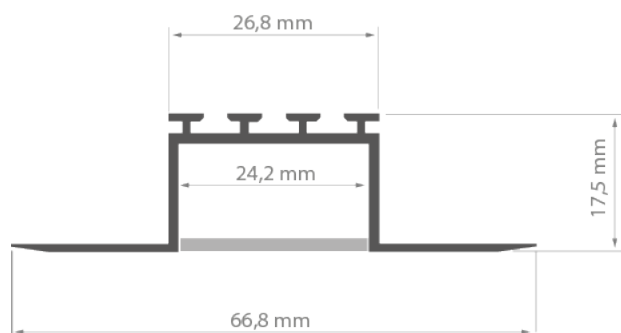

KOZUS					
1210	X		X	X	✓
1220	X		✓ (Hot line if 1 row)	X	✓
1275	X		✓	X	✓
0530	✓		✓	✓	✓
1910	✓		✓	✓	✓
1820	✓		✓	✓	✓

AVAILABLE LENGTHS

Ref. nr.	surface finish	available lengths
B7823NA_1	Non anodized (raw)	1000 mm
B7823NA_2	Non anodized (raw)	2000 mm
B7823NA_3	Non anodized (raw)	3000 mm

TECHNICAL DRAWING