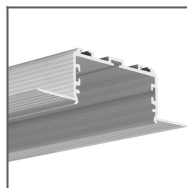

PRODUCT DESCRIPTION

- Cover dedicated to creating a line of light
- Suited for "50" profiles group (LARKO-50, KOZEL-50, KOZUS-50)
- Very good light diffusion

Fill empty fields

Product nr.

Fixture type

Company

Job name

Date

TECHNICAL SPECIFICATION

Material	PC
Available length	1000 mm, 2000 mm, 3000 mm
UV resistance	increased

TECHNICAL DRAWING

RELATED PROFILES

LARKO-50 Profile
Ref: C0756

KOZEL-50 Profile
Ref: C0757