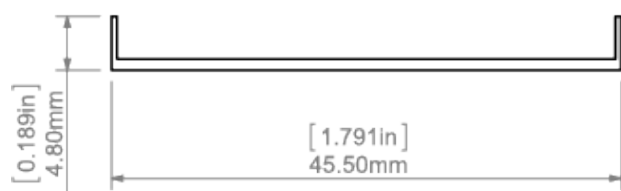

Job name

Date

TECHNICAL SPECIFICATION

Material	PC
Available length	1000 mm, 2000 mm, 3000 mm
UV resistance	increased

TECHNICAL DRAWING

RELATED PROFILES

LARKO-50 Profile
Ref: C0756

KOZEL-50 Profile
Ref: C0757