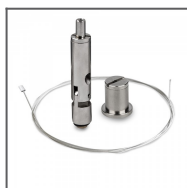

RD-2 Fastener set
silver
Ref: 42653NI