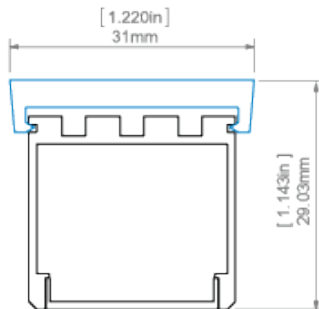

LIPOD profile and AM-24 mounting bracket
profil LIPOD z mocownikiem AM-24