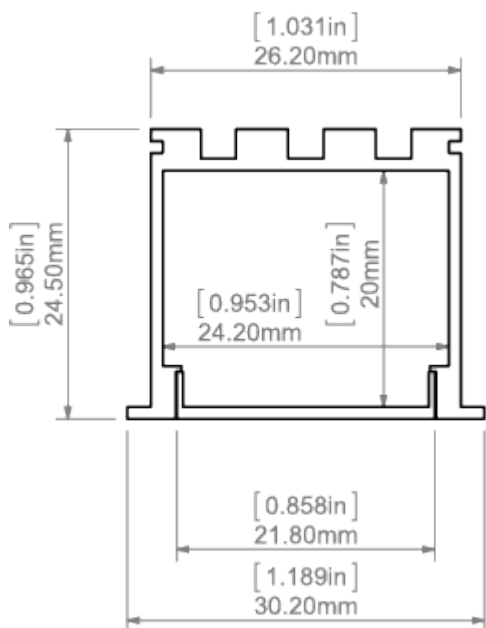

(which may be more or less visible depending on the radius)

Line of light

✓ = Line of Light
X = Visible dotting

Profile:	LED Model:	HS/HS-12/HS-22 frosted	Liger/Liger-22 frosted	Liger/Liger-22 black	G-K / G-L frosted
LOKOM					
	1210	X	X	X	✓
	1220	✓	✓	✓	✓
	1275	✓	✓	✓	✓
	0530	✓	✓	✓	✓
	1910	✓	✓	✓	✓
	1820	✓	✓	✓	✓

AVAILABLE LENGTHS

Ref. nr.	surface finish	available lengths
B5553ANODA_1	Silver anodized	1000 mm
B5553ANODA_2	Silver anodized	2000 mm
B5553ANODA_3	Silver anodized	3000 mm

TECHNICAL DRAWING