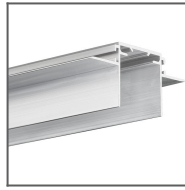

TEKUS-ZM Profile
Ref: C1293