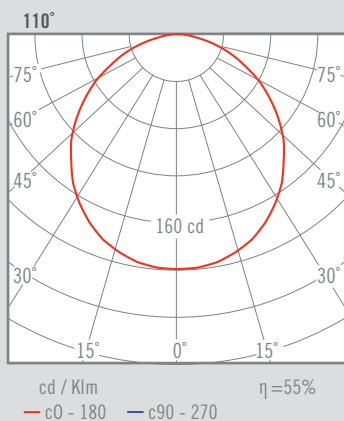

QUALITY CERTIFICATES: