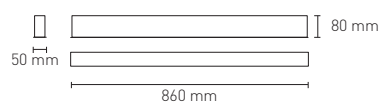

## INFINITY FRAME

LED luminaire in aluminum extrusion with frame to recessed, equipped with opal diffuser.

16203 -					
	Colour	CRI / Temp.	Led	Dimming	Class
0	White	C 830	L Low Output: 2490 lm / 18,5 W	D Dali	I
1	Black	N 840	H High Output: 4575 lm / 34 W		
2	Grey				

1680g	854x43 mm	1	IP 20	CRI=80	50.000 h	230 V	DRIVER	LED	SMD	110°	Opal diffuser
-------	-----------	---	-------	--------	----------	-------	--------	-----	-----	------	---------------

### DESCRIPTION

Aluminum extruded led luminaire with frame and opal cover to be recessed.

UGR<18.5 only in version Low Output.