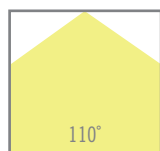

QUALITY CERTIFICATES: