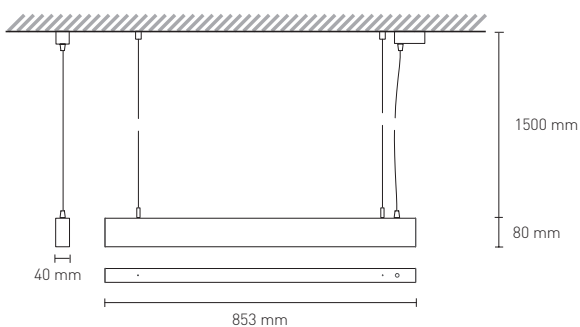

cd / Kl m n = 63%
— c0 - 180 (70°) — c90 - 270 (90°)

QUALITY CERTIFICATES:

NEXIA

ACCESSORIES INFINITY TRIMLESS

SUSPENSION

TRIMLESS-AIR

17935 - INFINITY SUSPENSION WIRE 1500 mm (2 ud.)

17936 - INFINITY SUSPENSION WIRE 2500 mm (2 ud.)

17941 - BASE INFINITY 1500 mm 3 wires

17942 - BASE INFINITY 1500 mm 5 wires

17943 - BASE INFINITY 2500 mm 3 wires

17944 - BASE INFINITY 2500 mm 5 wires

Colour

0	White
1	Black
2	Grey

35 mm

40 mm