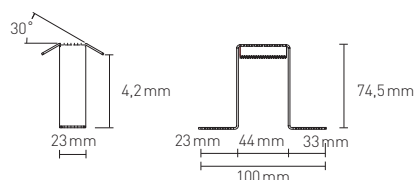

ACCESSORIES INFINITY TRIMLESS

RECESSED

17981 - ACCESORIES FOR RECESSED VERSION

Required units for recessed versions	2 ud.	3 ud.	4 ud.
16102 / 16112 - 573 x 40mm	x		
16103 / 16113 - 853 x 40mm	x		
16104 / 16114 - 1133 x 40mm	x		
16105 / 16115 - 1413 x 40mm		x	
16106 / 16116 - 1693 x 40mm		x	
16107 / 16117 - 1973 x 40mm		x	
16109 / 16119 - 2533 x 40mm			x
16110 / 16120 - 2813 x 40mm			x