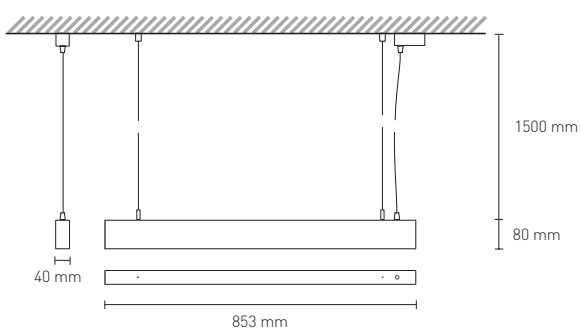

2800 g	IP 20	CRI=80	50.000 h	230 V	DRIVER	LED	SMD	110°	Opal diffuser
--------	-------	--------	----------	-------	--------	-----	-----	------	---------------

DESCRIPTION

Aluminum extruded trimless LED luminaire is equipped with opal cover and is available in following options: recessed, suspended and surface-mounted.

NEXIA

ACCESSORIES INFINITY TRIMLESS

SUSPENSION

TRIMLESS-AIR

17935 - INFINITY SUSPENSION WIRE 1500 mm (2 ud.)

17936 - INFINITY SUSPENSION WIRE 2500 mm (2 ud.)

17941 - BASE INFINITY 1500 mm 3 wires

17942 - BASE INFINITY 1500 mm 5 wires