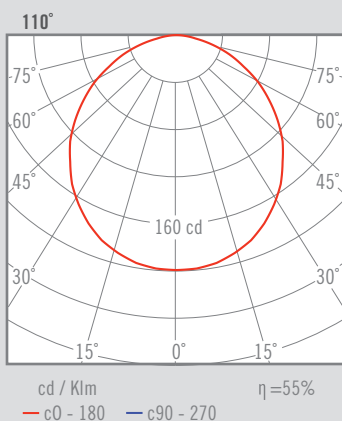

QUALITY CERTIFICATES :