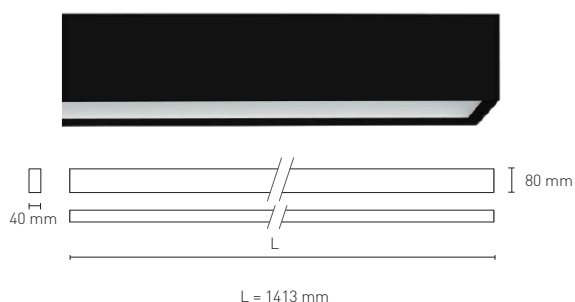

NEXIA

INFINITY TRIMLESS

Aluminum extruded trimless LED luminaire is equipped with opal cover.

16105 -		Colour	CRI / Temp.	Led	Dimming	Class
0	White	C	830	L	Low Output: 4150 lm / 31 W	D
1	Black	N	840	H	High Output: 7625 lm / 57 W	
2	Grey					

2800 g	IP 20	CRI=80	50.000 h	230 V	DRIVER	LED	SMD	110°	Opal diffuser
--------	-------	--------	----------	-------	--------	-----	-----	------	---------------

DESCRIPTION

Aluminum extruded trimless LED luminaire is equipped with opal cover and is available in following options: recessed, suspended and surface-mounted.