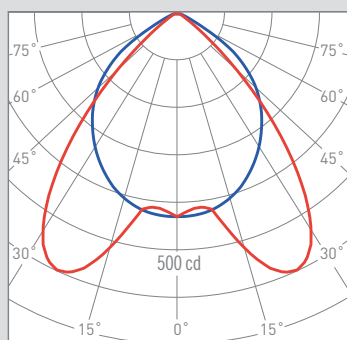

# NEXIA LAG

SMD LED screen in steel modular recessed ceiling.

14111-		PARABOLIC RECESSED LED 600x600 3 OPTICS			
Colour	CRI / Temp.	LED	Class		
0 White	C 830 N 840	A 3810 lm / 25 W	I		
3600 g	575x575 mm	1	IP 20	UGR<19	
		50.000h	230V	DRIVER	
		LED	SMD	80°	

### 80° - 3 OPTICS

cd / Kl<sub>m</sub>      n = 78%  
— c0 - 180      — c90 - 270

QUALITY CERTIFICATES: