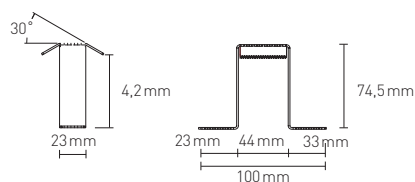

ACCESSORIES INFINITY TRIMLESS

RECESSED

17981 - ACCESORIES FOR RECESSED VERSION

Required units for recessed versions	2 ud.	3 ud.	4 ud.
16102 / 16112 - 573 x 40mm	x		
16103 / 16113 - 853 x 40mm	x		
16104 / 16114 - 1133 x 40mm	x		
16105 / 16115 - 1413 x 40mm		x	
16106 / 16116 - 1693 x 40mm		x	
16107 / 16117 - 1973 x 40mm		x	
16109 / 16119 - 2533 x 40mm			x
16110 / 16120 - 2813 x 40mm			x