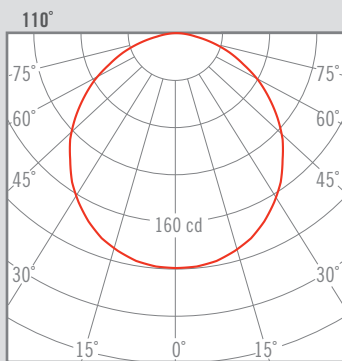

cd / Kl m   η = 55%

— c0 - 180   — c90 - 270

QUALITY CERTIFICATES :