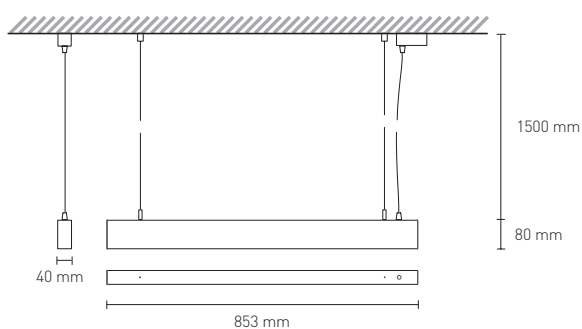

NEXIA

ACCESSORIES INFINITY TRIMLESS

SUSPENSION

TRIMLESS-AIR