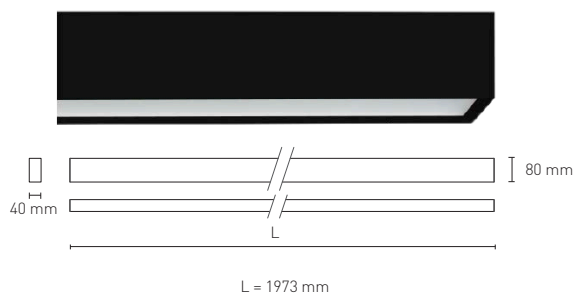

## INFINITY\_TRIMLESS

Aluminum extruded trimless LED luminaire is equipped with opal cover.

16107 -		Colour	CRI / Temp.	Led	Dimming	Class
0	White	C	830	L	Low Output: 5810 lm / 43,5 W	D
1	Black	N	840	H	High Output: 10675 lm / 80 W	
2	Grey					