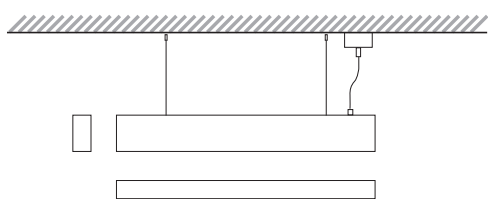

QUALITY CERTIFICATES:

NEXIA

TRIMLESS-AIR

AIR VERSION ACCESSORIES

17935 - INFINITY SUSPENDED 1500 mm (2 units)

17936 - INFINITY SUSPENDED 2500 mm (2 units)

17941 - 1500 mm INFINITY BASE 3 WIRES

17942 - 1500 mm INFINITY BASE 5 WIRES

17943 - 2500 mm INFINITY BASE 3 WIRES

17944 - 2500 mm INFINITY BASE 5 WIRES

Colour

- 0 White
- 1 Black
- 2 Grey