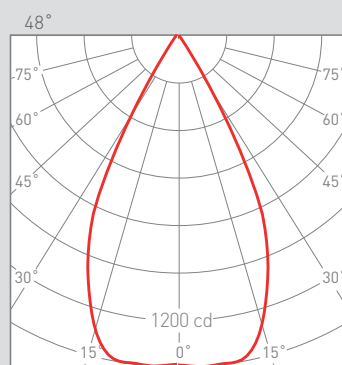

For version DOWN no accessories are required. UGR<19.

Posibilidades de instalación:

AIR / DOWN - See accessories on page 2.

cd / Klm
 -c0 - 180 -c90 - 270
 n = 85%

cd / Klm
 -c0 - 180 -c90 - 270
 n = 89%

cd / Klm
 -c0 - 180 -c90 - 270
 n = 88%

17943 - 2500 mm INFINITY BASE 3 WIRES

17944 - 2500 mm INFINITY BASE 5 WIRES

Colour

- 0 White
- 1 Black
- 2 Grey