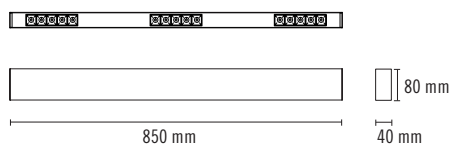

NEXIA

INFINITY TRIMLESS DOT

LED luminaire in aluminum extrusion frameless to suspend or attach to ceiling.

16603						
Colour	CRI / Temp.	Angle	Led	Dimming	Class	
0 White	C 930	1 12°	2 1860lm/15W	D Dali	I	
1 Black	N 940	3 34°	4 3150lm/30W			
2 Grey		4 48°				