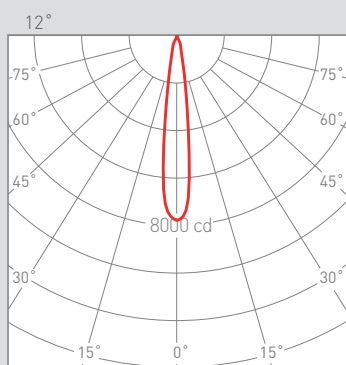

cd / Klm
-c0 - 180 -c90 - 270
n = 85%