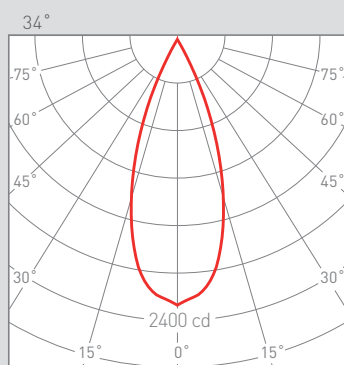

cd / Klm
-c0 - 180 -c90 - 270
n = 89%