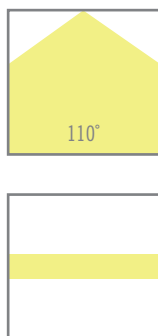

QUALITY CERTIFICATES: