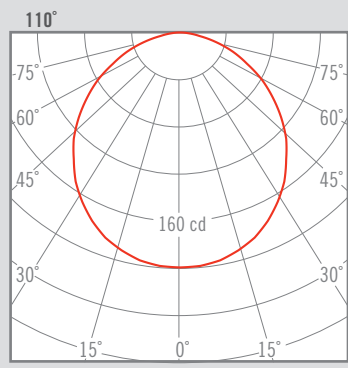

QUALITY CERTIFICATES: