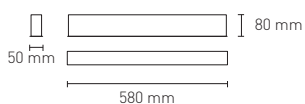

NEXIA

INFINITY FRAME

LED luminaire in aluminum extrusion with frame to recessed, equipped with opal diffuser.

16202 -					
Colour	CRI / Temp.	Led	Dimming	Class	
0 White	C 830	L Low Output: 1660 lm / 12,5 W	D Dali	I	
1 Black	N 840	H High Output: 3050 lm / 23 W			
2 Grey					

1200g	574x43 mm	1	20	IP	CRI=80	50.000 h	230 V	DRIVER	LED	SMD	110°	Opal diffuser
-------	-----------	---	----	----	--------	----------	-------	--------	-----	-----	------	---------------

DESCRIPTION

Aluminum extruded led luminaire with frame and opal cover to be recessed.