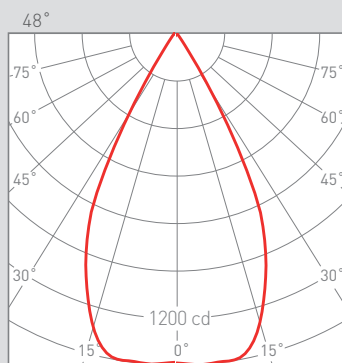

QUALITY CERTIFICATES: