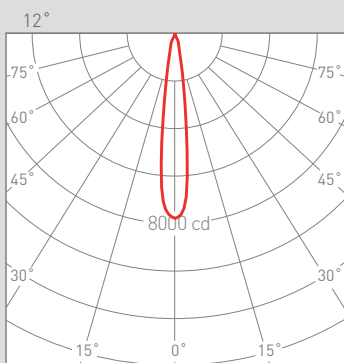

QUALITY CERTIFICATES: