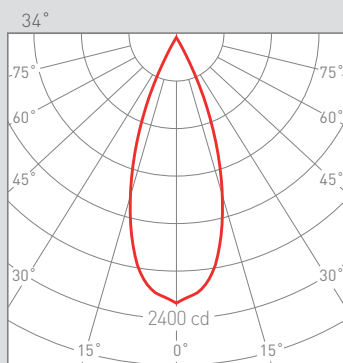

QUALITY CERTIFICATES: