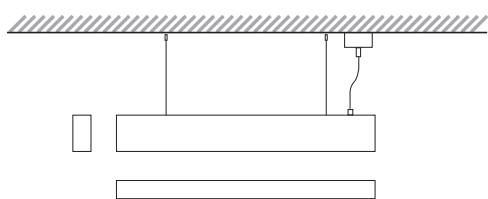

NEXIA

INFINITY TRIMLESS DOT

LED luminaire in aluminum extrusion frameless to suspend or attach to ceiling.

1410 mm

80 mm

40 mm

16605

Colour	CRI / Temp.	Angle	Led	Dimming	Class
0 White	C 930	1 12°	4 3100lm/25W	D Dali	I
1 Black	N 940	3 34°	6 5250lm/50W		
2 Grey		4 48°			

859 g 1 20 IP CRI=90 50.000 h 230 V DRIVER LED

DESCRIPTION

INFINITY creates completely customized space through continuous lines of lighting. It has been developed for those projects that use three dimensions of space. INFINITY is remarkable as a lighting system that does not limit creativity of a lighting designer.

For version DOWN no accessories are required. UGR<19.

Posibilidades de instalación:

AIR / DOWN - See accesories on page 2.

QUALITY CERTIFICATES:

NEXIA

TRIMLESS-AIR

AIR VERSION ACCESSORIES

17935 - INFINITY SUSPENDED 1500 mm (2 units)

17936 - INFINITY SUSPENDED 2500 mm (2 units)

17941 - 1500 mm INFINITY BASE 3 WIRES

17942 - 1500 mm INFINITY BASE 5 WIRES

17943 - 2500 mm INFINITY BASE 3 WIRES

17944 - 2500 mm INFINITY BASE 5 WIRES

Colour

- 0 White
- 1 Black
- 2 Grey