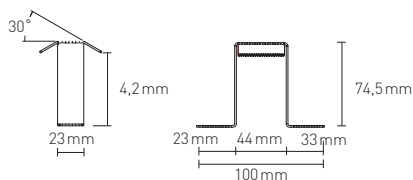

ACCESSORIES INFINITY TRIMLESS

RECESSED

17981 - ACCESSORIES FOR RECESSED VERSION

Required units for recessed versions	2 ud.	3 ud.	4 ud.
16102 / 16112 - 573 x 40mm	x		
16103 / 16113 - 853 x 40mm	x		
16104 / 16114 - 1133 x 40mm	x		
16105 / 16115 - 1413 x 40mm		x	
16106 / 16116 - 1693 x 40mm		x	
16107 / 16117 - 1973 x 40mm		x	
16109 / 16119 - 2533 x 40mm			x
16110 / 16120 - 2813 x 40mm			x