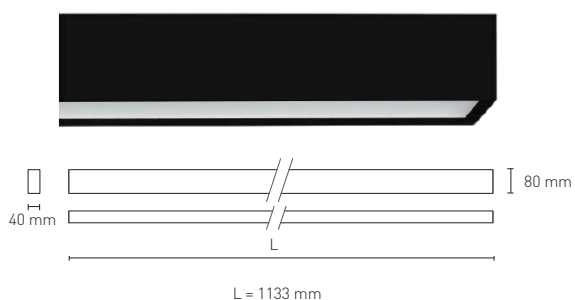

NEXIA

INFINITY TRIMLESS

LED luminaire in aluminum extrusion frameless to recessed, suspend or attach to a ceiling equipped with opal diffuser.

16104 -		Colour	CRI / Temp.	Led	Dimming	Class
0	White	C	830	L	Low Output: 3320 lm / 25 W	D
1	Black	N	840	H	High Output: 6100 lm / 45,5 W	
2	Grey					

2240 g	IP 20	CRI=80	50.000 h	230 V	DRIVER	LED	SMD	110°	Opal diffuser
--------	-------	--------	----------	-------	--------	-----	-----	------	---------------

DESCRIPTION

Aluminum extruded trimless LED luminaire is equipped with opal cover and is available in following options: recessed, suspended and surface-mounted. For DOWN version no accessories are required.

17944 - BASE INFINITY 2500 mm 5 wires

Colour

0	White
1	Black
2	Grey

35 mm

40 mm

80 mm

ACCESSORIES INFINITY TRIMLESS

RECESSED