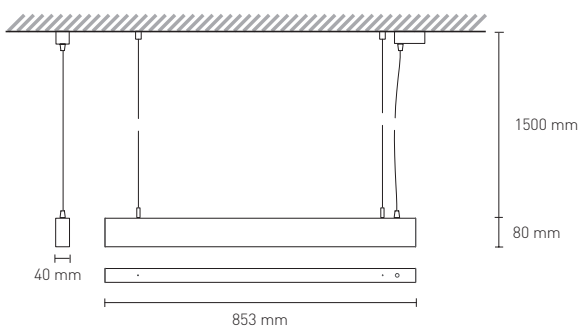

NEXIA

INFINITY TRIMLESS

LED luminaire in aluminum extrusion frameless to recessed, suspend or attach to a ceiling equipped with opal diffuser.

16104 -		Colour	CRI / Temp.	Led	Dimming	Class
0	White	C	830	L	Low Output: 3320 lm / 25 W	D
1	Black	N	840	H	High Output: 6100 lm / 45,5 W	
2	Grey					

2240 g	IP 20	CRI=80	50.000 h	230 V	DRIVER	LED	SMD	110°	Opal diffuser
--------	-------	--------	----------	-------	--------	-----	-----	------	---------------

DESCRIPTION

Aluminum extruded trimless LED luminaire is equipped with opal cover and is available in following options: recessed, suspended and surface-mounted. For DOWN version no accessories are required.

SUSPENSION

TRIMLESS-AIR

17935 - INFINITY SUSPENSION WIRE 1500 mm (2 ud.)

17936 - INFINITY SUSPENSION WIRE 2500 mm (2 ud.)

17941 - BASE INFINITY 1500 mm 3 wires

17942 - BASE INFINITY 1500 mm 5 wires

17943 - BASE INFINITY 2500 mm 3 wires

17944 - BASE INFINITY 2500 mm 5 wires

Colour

0	White
1	Black
2	Grey

35 mm

40 mm

80 mm

ACCESSORIES INFINITY TRIMLESS

RECESSED