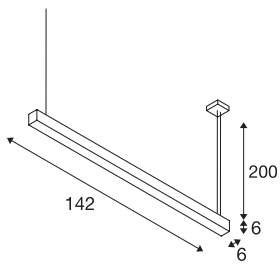

Q-LINE DALI SINGLE LED

pendant, dimmable, 1500mm, black

The Q-LINE DALI wall light is available with a choice of a white, back, or silver-grey luminaire housing. A diffuser made of acrylic glass found underneath provides glare-free lighting properties. The integrated warm-white LEDs give an output of 3200 lm. Thanks to the DALI dimmable LED driver, the luminaire can be directly connected to the 230V mains supply.

TECHNICAL DATA

Item no.:	1001309
Lamps included	0
Number of different light outlets	1
Primary nominal voltage	220-240V ~50/60Hz mA/V
Secondary power / secondary voltage	3501050 mA/V
Length	142.0 cm
Pendant length	200.0 cm
Width	6.0 cm
Height	6.0 cm
Net weight	3.506 kg
Gross weight	4.074 kg
IP Code	IP 20
Safety class	I
Assembly	Surface
Assembly details	Ceiling
Dimming technology	DALI
Wattage	47 W
Lumen	3700 lm
Colour temperature	3000 Kelvin
Beam angle	120 °
Color	black
CRI	>80