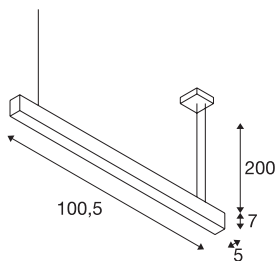

GLENOS

professional pendant, LED, 3000K, white, 1 m, 43W

The GLENOS pendant with a high-performance LED strip gives you a powerful, top-class LED lighting. The pendants are available in several lengths and colour variants and are fitted with a 2.50 m connection lead, which can be shortened individually. The GLENOS pendant is ready to connect to the 230 V mains supply thanks to the dimmable LED driver.

TECHNICAL DATA

Item no.:	1001401
Lamps included	0
Number of different light outlets	1
Primary nominal voltage	220-240V ~50/60Hz mA/V
Secondary power / secondary voltage	1000 mA/V
Length	105.0 cm
Pendant length	200.0 cm
Width	5.0 cm
Height	7.0 cm
Net weight	2.42 kg
Gross weight	3.023 kg
IP Code	IP 20
Safety class	I
Assembly	Surface
Assembly details	Ceiling
Dimming technology	1-10V
Wattage	43 W
Lumen	2850 lm
Colour temperature	3000 Kelvin
Color	white
CRI	>80
UGR ≤	28