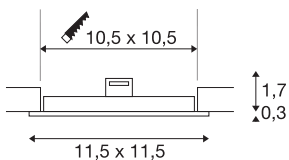

SENSER 12

Indoor LED recessed ceiling light square white 3000K

The SENSER recessed fitting made from aluminium is available in white and silver-grey, and with a round or square shade. The rigid Premium LED insert produces homogeneous base illumination over a wide area thanks to its extensive beam angle. If you are looking for a recessed ceiling light with a shallow installation depth, SENSER is just the job.

TECHNICAL DATA

Item no.:	1003011
Secondary power / secondary voltage	200 mA/V
Length	11.5 cm
Width	11.5 cm
Height	2.0 cm
Installation length	10.5 cm
Installation width	10.5 cm
Installation depth	3.0 cm
Net weight	0.129 kg
Gross weight	0.183 kg
IP Code	IP 20
Safety class	III
Impact resistance class	IK02
Impact resistance	0,20000000000000001 Joule
Assembly	Recessed
Assembly details	Ceiling
Wattage	6 W
Lumen	440 lm
Colour temperature	3000 Kelvin
Color	white
CRI	>80
Binning	6