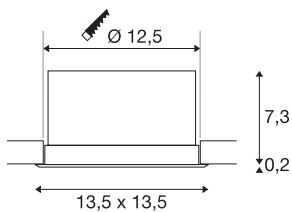

VERLUX

recessed fitting, LED, 3000K, matt white, L/B/T
13.5/13.5/7.5 cm, 20W

The light, square recessed VERLUX fitting with a round cut-out is available in various wattages and sizes. The square recessed ceiling light is made of aluminium and comes in a white colour. The rigid Premium LED insert produces homogeneous base lighting thanks to its wide beam angle of 80°. The luminaire comes with a dimmable constant current driver and is ready for connection to the 230 V mains supply.

TECHNICAL DATA

Item no.:	112692
Lamps included	0
Number of different light outlets	1
Primary nominal voltage	220-240V ~50/60Hz mA/V
Secondary power / secondary voltage	500 mA/V
Length	13.5 cm
Width	13.5 cm
Depth	7.5 cm
Installation diameter	12.5 cm
Installation depth	7.5 cm
Net weight	0.366 kg
Gross weight	0.519 kg
IP Code	IP 20
Safety class	II
Impact resistance class	IK02
Impact resistance	0,20000000000000001 Joule
Assembly	Recessed
Assembly details	Ceiling
Dimming technology	Leading edge
Wattage	22 W
Lumen	1800 lm
Colour temperature	3000 Kelvin

Beam angle	80 °
Color	white
CRI	>80
Binning	6
LXXBXX data	70/50
Service life	35000 h
BIG WHITE Page	451

Notes
