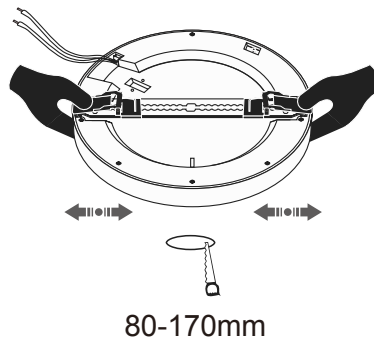

# SYRIUS

ROUND LED PANEL / PANEL LED REDONDO

3000K 4000K 6000K

SY022A-0	W 22W	K 3000-6000K	Lm 2000	Colour/Color WHITE · BLANCO	 1/20			
		110-240V 50-60Hz CRI 80	 40	 NO DIM	 30.000h	 120°	 DRIVER INC	 80mm -170mm