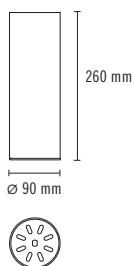

NEXIA

BCN 90_DOWN

LED luminaire in aluminum attached to the ceiling.

06611 -		BCN 90 DOWN L260						
Colour	CRI / Temp.	Angle	Led	Dimming	Class			
0 White	G 827	1 15°	2 1500 lm / 12 W	D Dali	I			
1 Black	C 830	3 36°	3 2000 lm / 17,5 W					
2 Grey	N 840	6 60°	4 3000 lm / 25 W					
A Copper	H 927							
D Gold	E 930							
G Graphite	F 940							