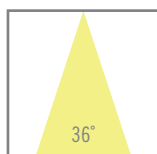

QUALITY CERTIFICATES :