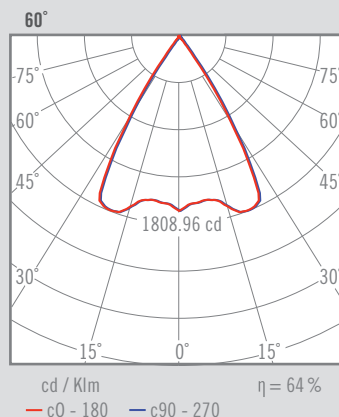

NEXIA

BCN 90_DOWN

LED luminaire in aluminum attached to the ceiling.

06611 -		BCN 90 DOWN L260						
Colour	CRI / Temp.	Angle	Led	Dimming	Class			
0 White	G 827	1 15°	2 1500 lm / 12 W	D Dali	I			
1 Black	C 830	3 36°	3 2000 lm / 17,5 W					
2 Grey	N 840	6 60°	4 3000 lm / 25 W					
A Copper	H 927							
D Gold	E 930							
G Graphite	F 940							

800 g	1	IP 20	CRI=80/90	Z-SDCM	50.000 h	230 V	DRIVER <5%	LED	

DESCRIPTION

BCN family is made of high performance aluminum. It offers a wide range of possibilities that adapt to the requirements of the environment.

Customize the suspension cable in different colour ranges under request.

INSTALLATION

Easy installation to ceiling with a plaque with screws (screws not supplied).

ELECTROLYTIC · ELECTROLÍTICO

■ A Cooper · Cobre ■ D Gold · Oro ■ G Graphite · Grafito

QUALITY CERTIFICATES :