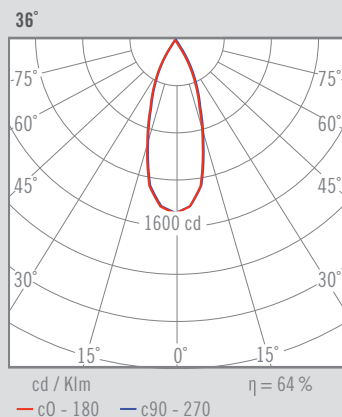

NEXIA

BCN 90_DOWN

LED luminaire in aluminum attached to the ceiling.

06611 -		BCN 90 DOWN L260						
Colour	CRI / Temp.	Angle	Led	Dimming	Class			
0 White	G 827	1 15°	2 1500 lm / 12 W	D Dali	I			
1 Black	C 830	3 36°	3 2000 lm / 17,5 W					
2 Grey	N 840	6 60°	4 3000 lm / 25 W					
A Copper	H 927							
D Gold	E 930							
G Graphite	F 940							

800 g	1	IP 20	CRI=80/90	Z-SDCM	50.000 h	230 V	DRIVER <5%	LED	

DESCRIPTION

BCN family is made of high performance aluminum. It offers a wide range of possibilities that adapt to the requirements of the environment.

Customize the suspension cable in different colour ranges under request.

INSTALLATION

Easy installation to ceiling with a plaque with screws (screws not supplied).

ELECTROLYTIC · ELECTROLÍTICO

■ A Cooper · Cobre ■ D Gold · Oro ■ G Graphite · Grafito

QUALITY CERTIFICATES :