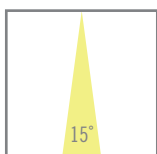

QUALITY CERTIFICATES :