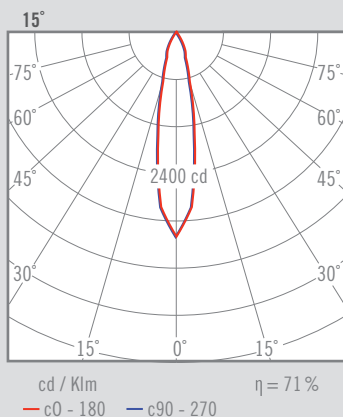

NEXIA

BCN 90_DOWN

LED luminaire in aluminum attached to the ceiling.

06611 -		BCN 90 DOWN L260						
Colour	CRI / Temp.	Angle	Led	Dimming	Class			
0 White	G 827	1 15°	2 1500 lm / 12 W	D Dali	I			
1 Black	C 830	3 36°	3 2000 lm / 17,5 W					
2 Grey	N 840	6 60°	4 3000 lm / 25 W					
A Copper	H 927							
D Gold	E 930							
G Graphite	F 940							

800 g	1	IP 20	CRI=80/90	Z-SDCM	50.000 h	230 V	DRIVER <5%	LED	

DESCRIPTION

BCN family is made of high performance aluminum. It offers a wide range of possibilities that adapt to the requirements of the environment.

Customize the suspension cable in different colour ranges under request.

INSTALLATION

Easy installation to ceiling with a plaque with screws (screws not supplied).

ELECTROLYTIC · ELECTROLÍTICO

■ A Cooper · Cobre ■ D Gold · Oro ■ G Graphite · Grafito

QUALITY CERTIFICATES :